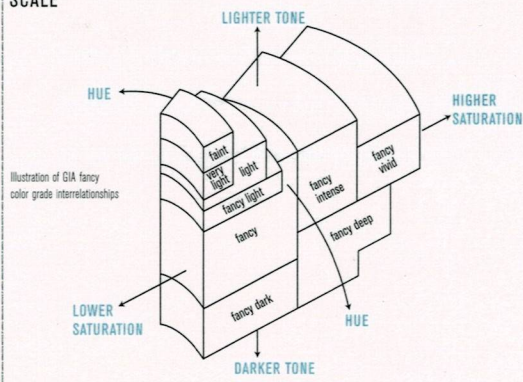

GIA
GEMOLOGICAL INSTITUTE OF AMERICA®

5355 Armada Drive | Carlsbad, CA 92008-4602
T: 760-603-4500 | F: 760-603-1814

GIA Laboratories
Bangkok Carlsbad Gaborone
Johannesburg Mumbai New York
www.gia.edu

GIA REPORT 5151045713

COLORED DIAMOND IDENTIFICATION AND ORIGIN REPORT

October 23, 2012

Shape and Cutting Style ..... **Heart Brilliant**
Measurements ..... **6.53 x 6.49 x 3.68 mm**
Weight ..... **0.99 carat**
Color Grade
Origin ..... **NATURAL**
Grade ..... **FANCY**
Distribution ..... **BROWN-ORANGE EVEN**

Comments:
None

**GIA
COLORED
DIAMOND
SCALE**

210518011851

The security features in this document, including the hologram, security screen and microprint lines, in addition to those not listed, exceed document security industry guidelines.

IMPORTANT LIMITATIONS ON BACK
© 2008 GEMOLOGICAL INSTITUTE OF AMERICA, INC.